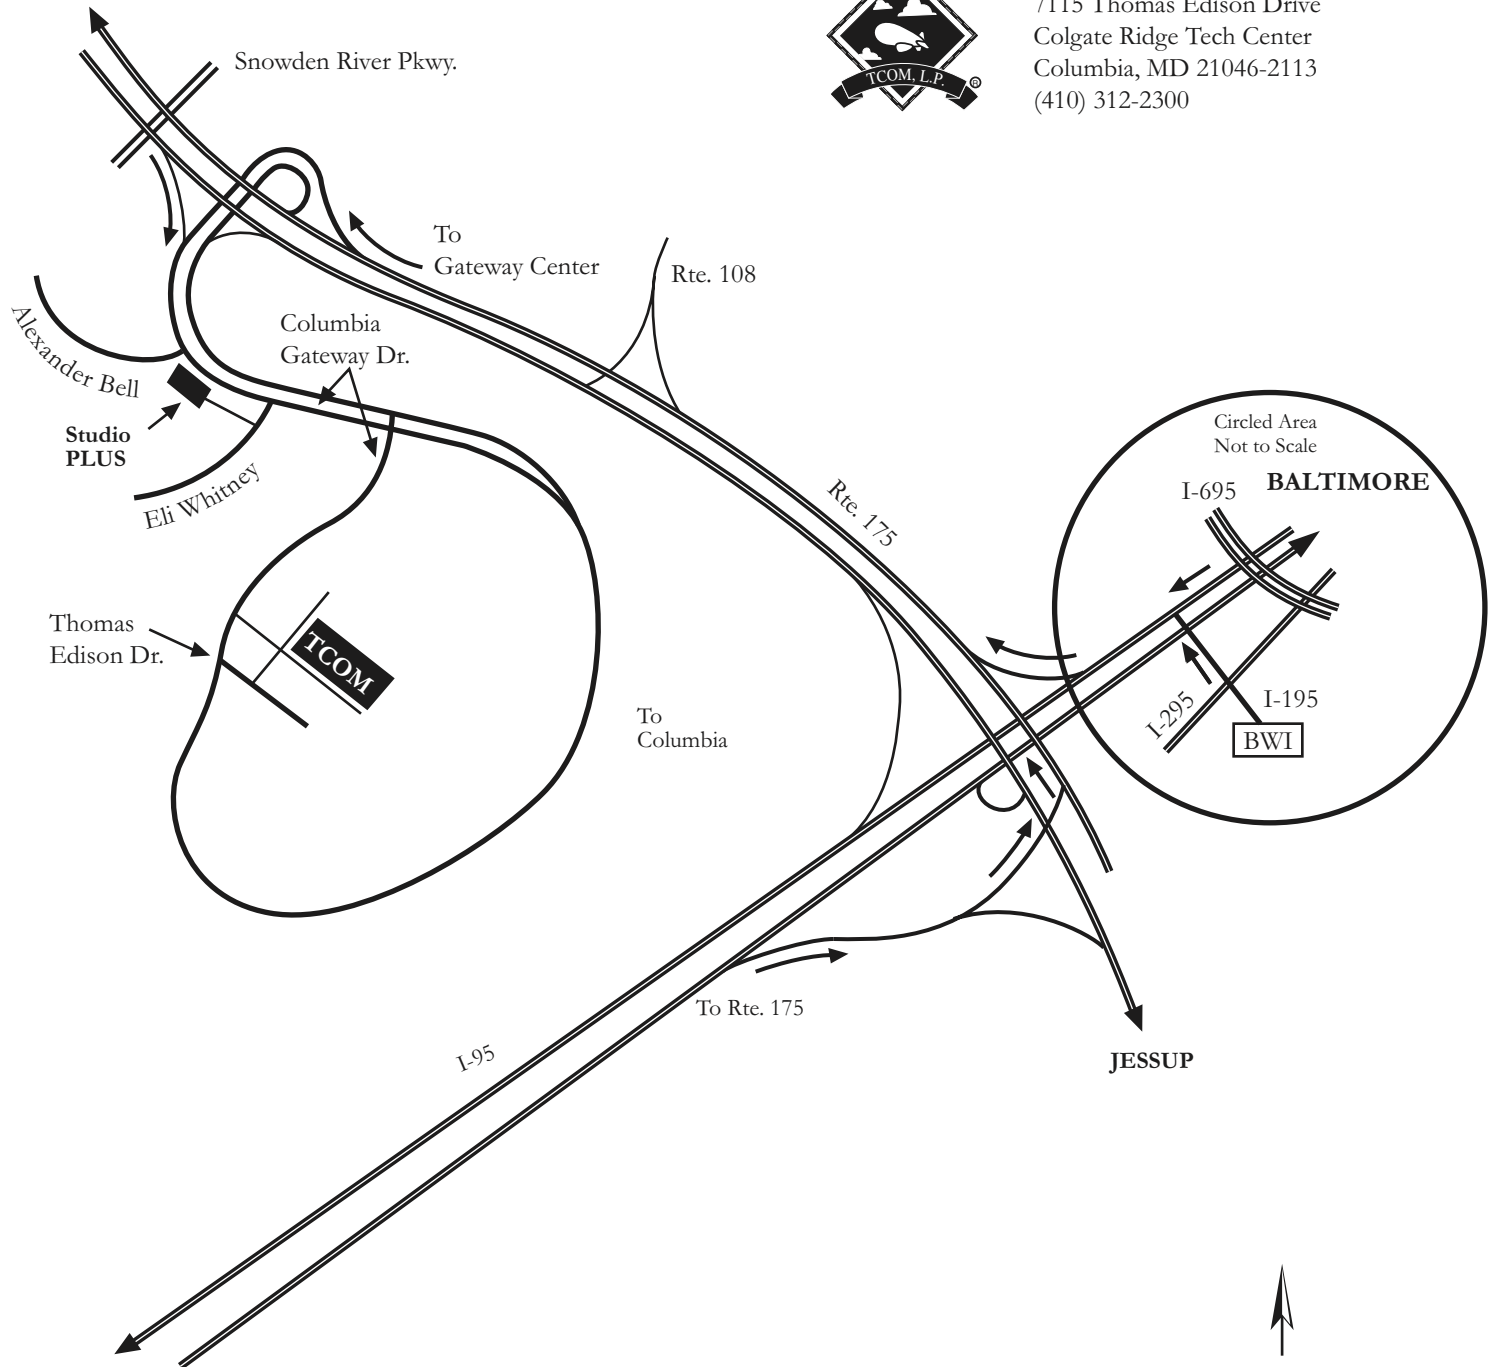

COLUMBIA

TCOM, L.P.

7115 Thomas Edison Drive
 Colgate Ridge Tech Center
 Columbia, MD 21046-2113
 (410) 312-2300

WASHINGTON, D.C.

tp0323.ai

TCOM, L.P.

7115 Thomas Edison Drive
Colgate Ridge Tech Center
Columbia, MD 21046-2113
(410) 312-2300

From: 7115 Thomas Edison Dr Columbia, MD 21046-2977

To: Washington Dulles Intl Airport (IAD)
45020 Aviation Dr Sterling, VA 20166 US

Driving Directions:

1. Start out going West on THOMAS EDISON DR toward COLUMBIA GATEWAY DR. (0.01 miles)
2. Turn RIGHT onto COLUMBIA GATEWAY DR. (0.75 miles)
3. Merge onto MD-175 E toward I-95/JESSUP. (1.02 miles)
4. Merge onto I-95 S toward WASHINGTON. (13.76 miles)
5. Merge onto CAPITAL BELTWAY/I-495 W via exit number 27 toward SILVER SPRING. (18.98 miles)
6. Merge onto VA-267 W via exit number 45A toward DULLES AIRPORT (Portions toll). (5.21 miles)
7. Take the exit on the left toward DULLES AIRPORT. (0.10 miles)
8. Merge onto DULLES AIRPORT ACCESS RD. (8.42 miles)

Total Estimated Time: 54 minutes

Total Distance: 48.24 miles